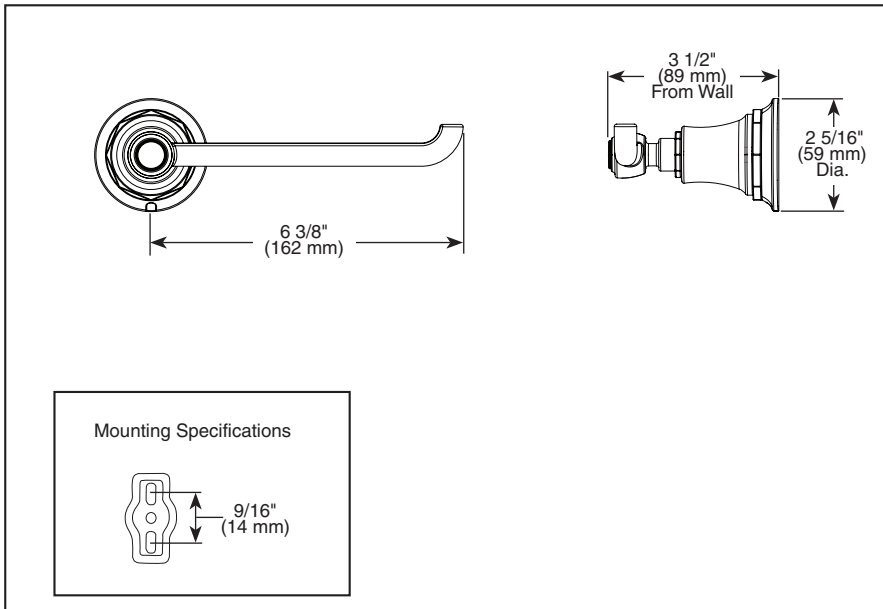

BRIZO®

ACCESSORIES

- Rook™ Collection
- Tissue Holder

695061 ▲

Submitted Model No.: _____

Specific Features: _____

STANDARD SPECIFICATIONS:

- Wood blocking is preferable behind all wall surfaces. If wood blocking is not available, try finding a wood stud to anchor this accessory.
- Mounting hardware and mounting instructions included with product.
- Note: Plastic anchors, screws, toggle bolts, and mounting brackets are included with the mounting hardware.